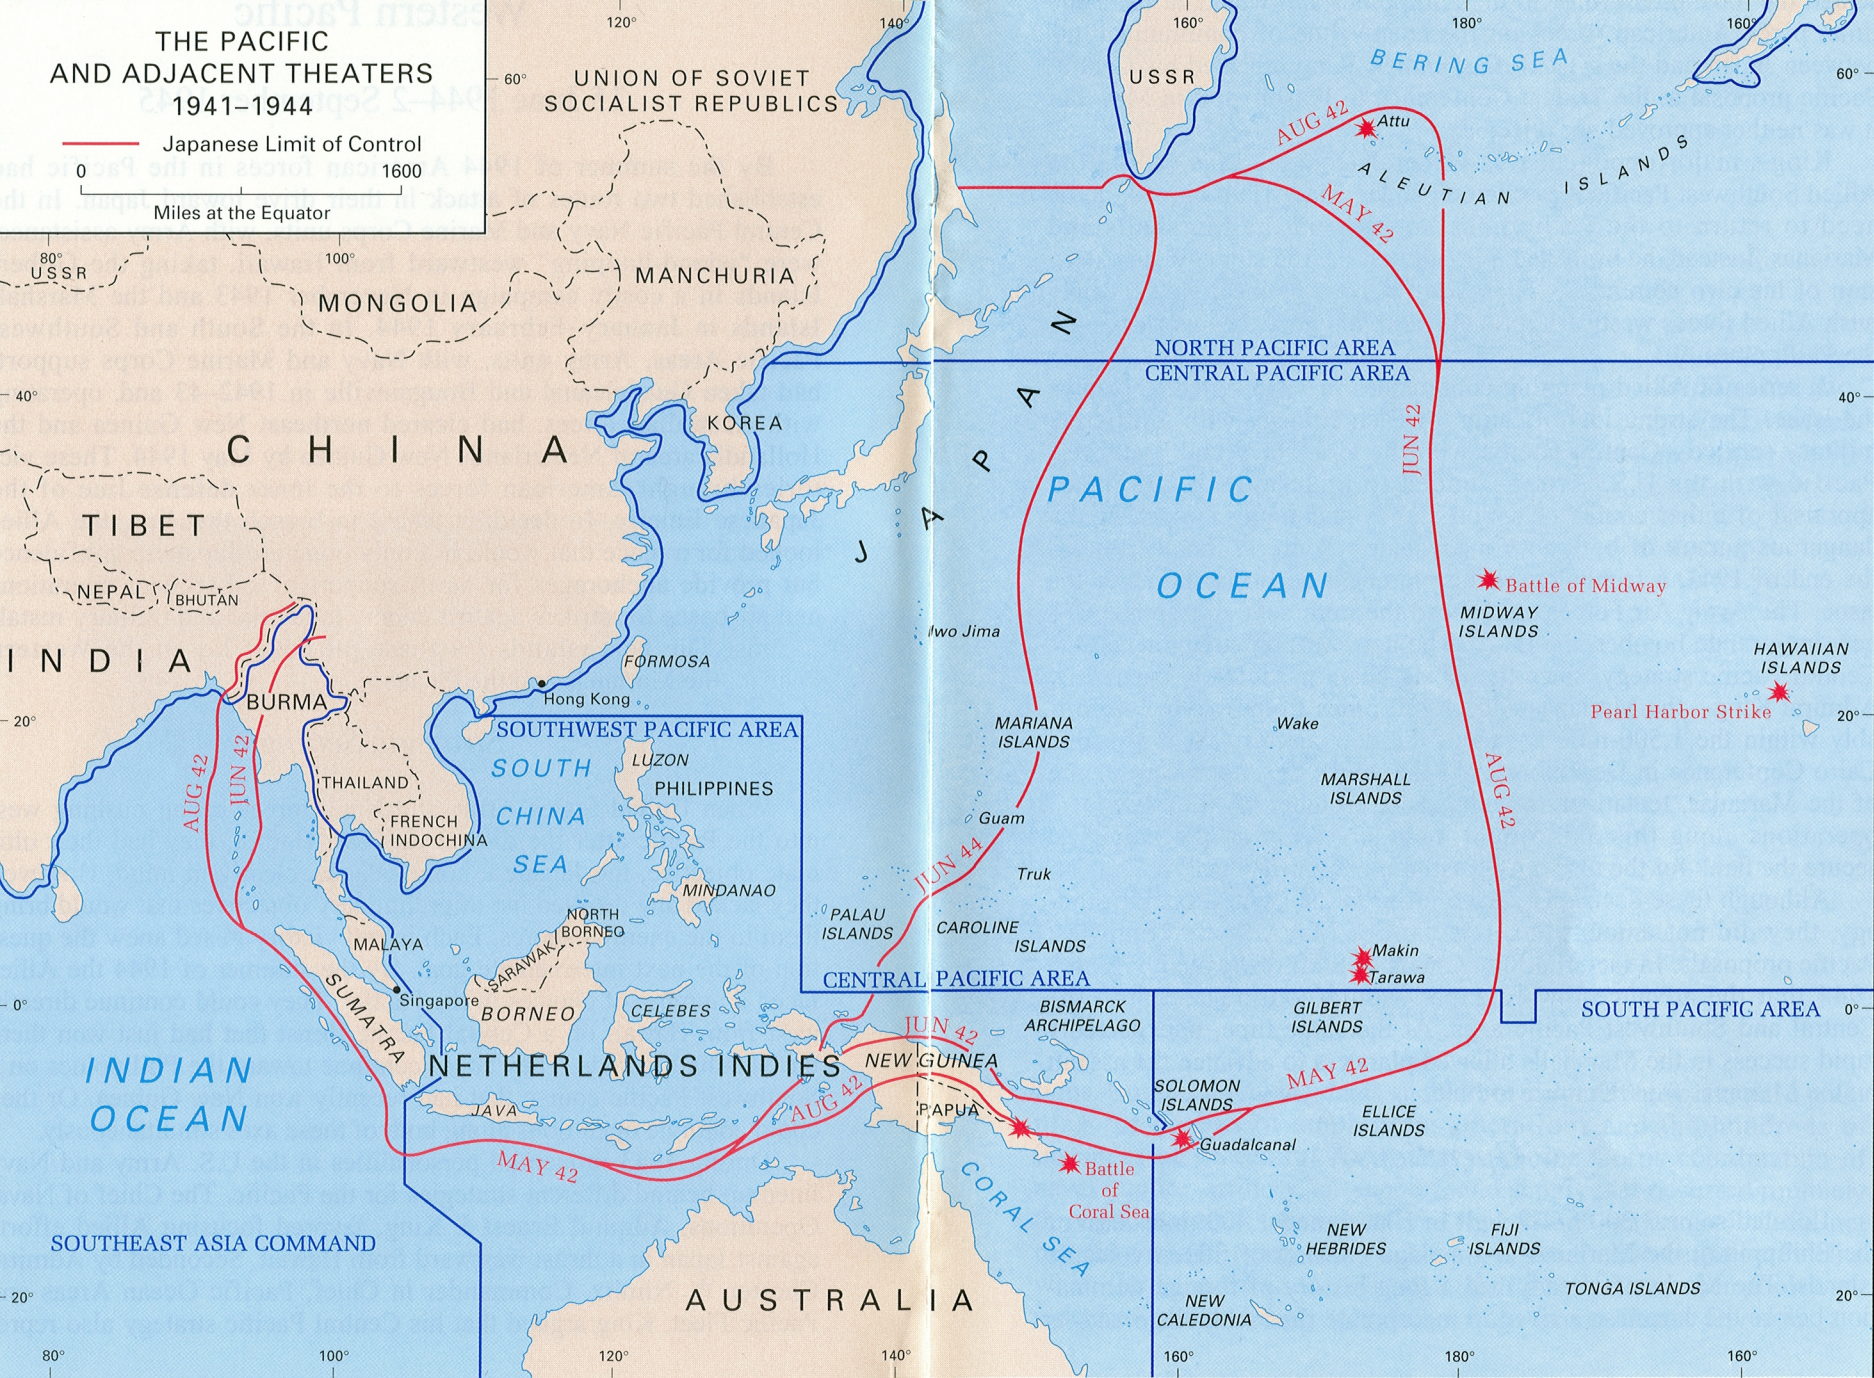

THE PACIFIC AND ADJACENT THEATERS 1941-1944

ASSAULT ON PELELIU

15 September–15 October 1944

-  Front Line, Date
-  Axis of Advance, Date
-  Japanese Resistance

APPROXIMATE ELEVATION IN FEET

THE PHILIPPINES 1945

SAIPAN ISLAND
15 June-9 July 1944

-  Landing Beach
-  Front Line, Date

APPROXIMATE ELEVATION IN FEET

SOUTHWEST PACIFIC AREA

1942

— Boundary Line

0 1000

Miles