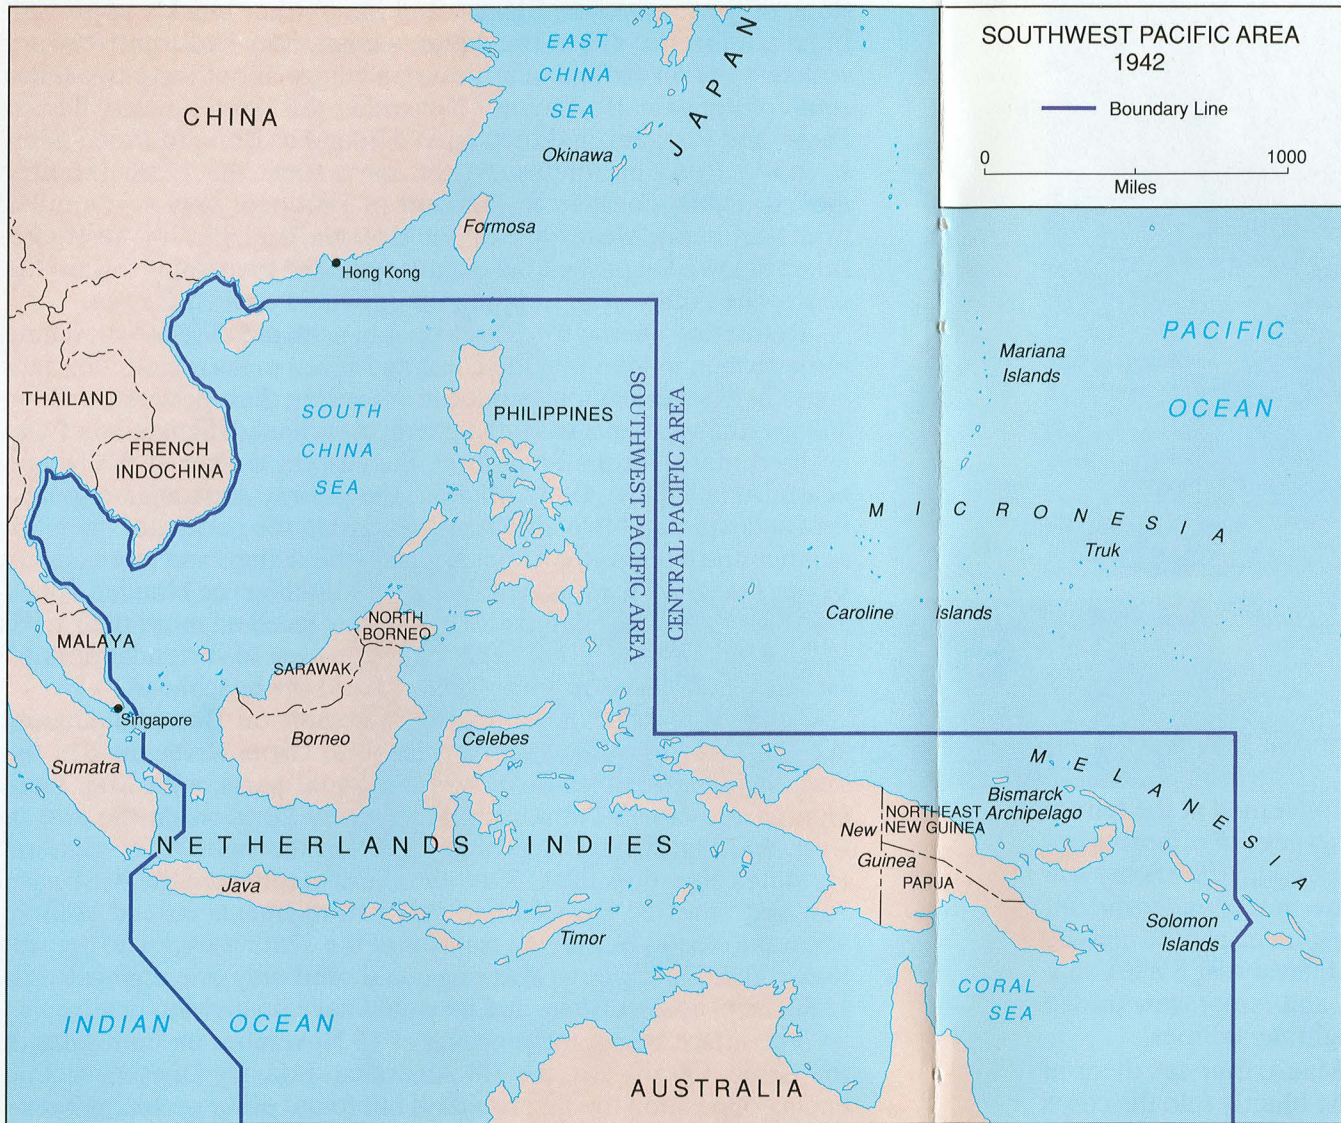

THE PACIFIC AND ADJACENT THEATERS 1941-1944

ASSAULT ON PELELIU

15 September–15 October 1944

-  Front Line, Date
-  Axis of Advance, Date
-  Japanese Resistance

APPROXIMATE ELEVATION IN FEET

THE PHILIPPINES 1945

SAIPAN ISLAND
15 June-9 July 1944

-  Landing Beach
-  Front Line, Date

APPROXIMATE ELEVATION IN FEET

SOUTHWEST PACIFIC AREA

1942

— Boundary Line

0 1000

Miles