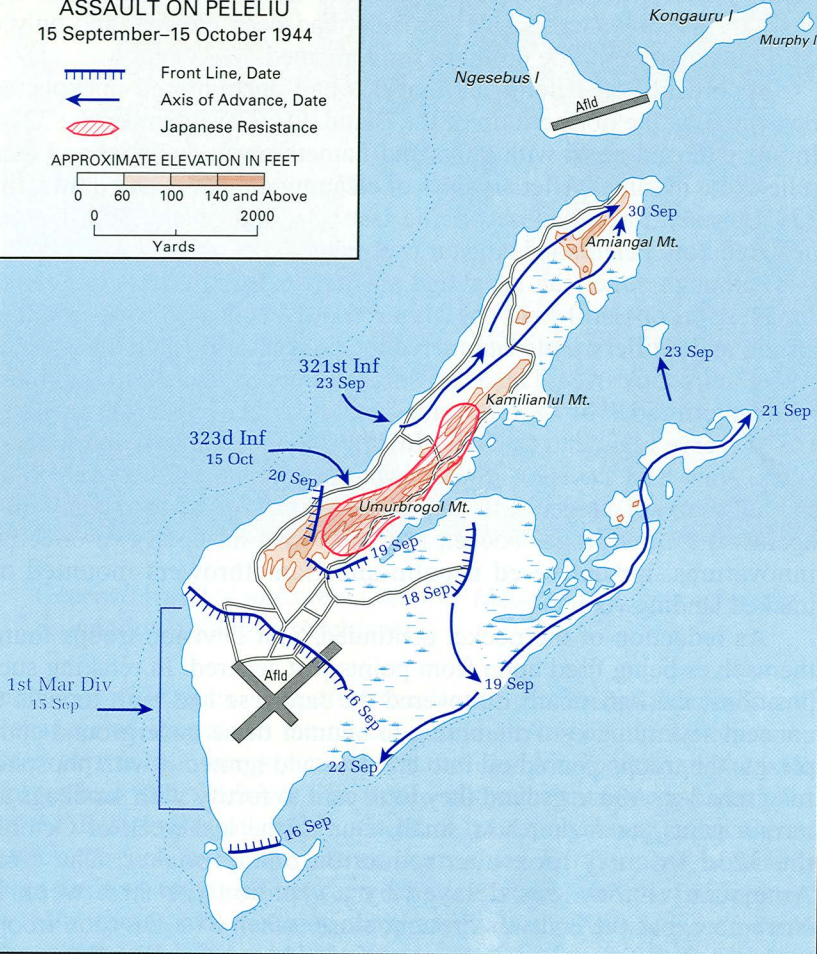

THE PACIFIC AND ADJACENT THEATERS 1941-1944

ASSAULT ON PELELIU

15 September–15 October 1944

-  Front Line, Date
-  Axis of Advance, Date
-  Japanese Resistance

APPROXIMATE ELEVATION IN FEET

THE PHILIPPINES 1945

SAIPAN ISLAND
15 June-9 July 1944

-  Landing Beach
-  Front Line, Date

APPROXIMATE ELEVATION IN FEET

SOUTHWEST PACIFIC AREA

1942

— Boundary Line

0 1000

Miles